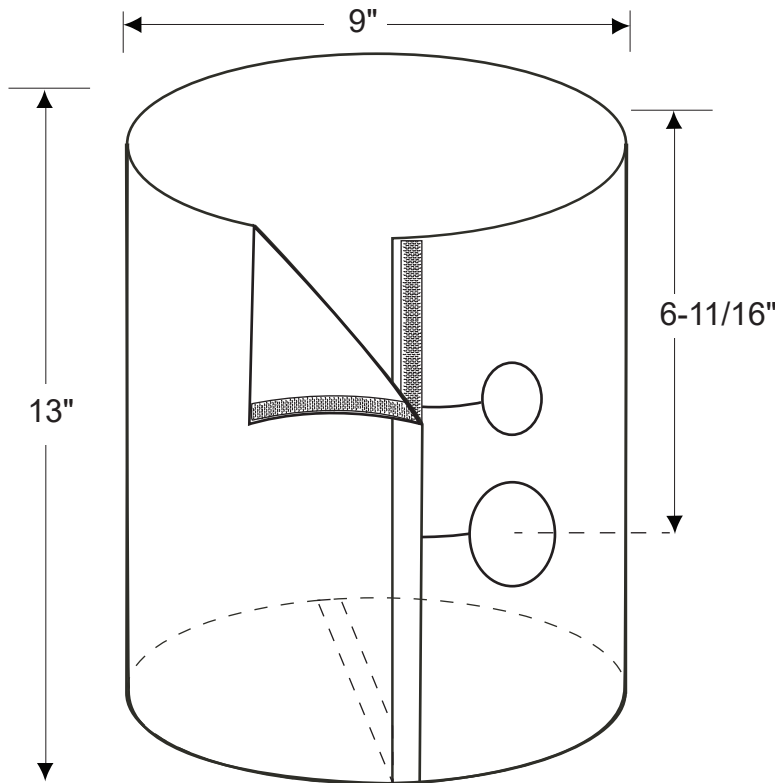

PROJECT	
DWG #	
ITEM #	

SUGGESTED SPECIFICATION

Insulate per ADA 606 and or ICC A117.1 all exposed lavatories drain piping, hot/cold stops and supplies. Protectors shall conform to ASTM C1822 Type 1. Protectors will consist of universal-fit jacket with smooth and soft texture, anti-fungal, anti-microbial, closed cell vinyl heat welded construction. Insulation shall conform to International Building Code (IBC) and Fire Code (IFC) testing standard ASTM E84/UL 723 Class A Material (25 Flame/450 Smoke) criteria. Protectors shall consist of a dual fastening system of full-length Velcro* fastening strips adhered with heat weld bonding to allow for custom trimming.

Manufacturer: Plumberex, Specialty Products, Inc. Model #3071WD-H and shall consist of all the above listed components and features.

Codes & Standards Compliance

- ADA 4.19.4/DOJ 2010 606.5
- ICC A 117.1 (sec. 606.6)
- ASTM C1822 Type 1 (Fire Performance)
- ASME A120.18.9
- UPC/IAPMO PS 94
- IPC 404.3 & UPC 403.3

Thermal Insulation

- ASTM E 84/UL 723 (Class A Insulation Material)
  25 Flame Spread/450 Smoke Index*
- ASTM C-177 Thermal Conductivity 0.028 (K-Value)
  Thermal Resistance 0.504 (R-Value)
- ASTM C-518 Thermal Conductivity 0.358 (avg.)
  Thermal Resistance 0.346 (avg.)
  Thermal Resistance 2.790 ("R" Per Inch)
  Density 21.61 (PCF)
- ASTM G21 Anti-Fungal

#3071WD-H Waste Disposal w/Bend & P-Trap Cover Fits Evolution 1-hp Disposals